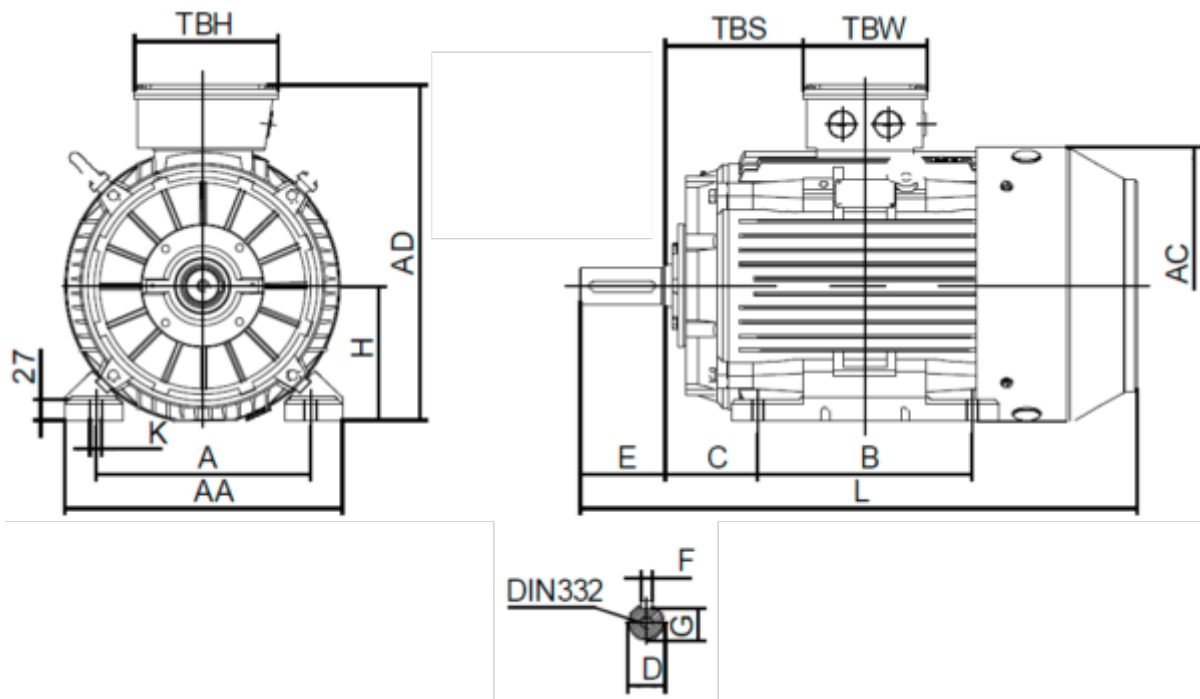

# Data Sheet

Article number: 250301100222

Description: Kleedrive T3C 160M1-2 11.0KW 2800 rpm  
3x400/690V 50HZ IP55 B3 Eff=91,2%

## Measures

A = 254	F = 12	TBW = 162
AA = 316	G = 37	
AC = Ø313	H = 160	
AD = 404	HD = 244	
B = 210	K = Ø15	
C = 108	L = 605	
D = Ø42	TBH = 187	
E = 110	TBS = 91	